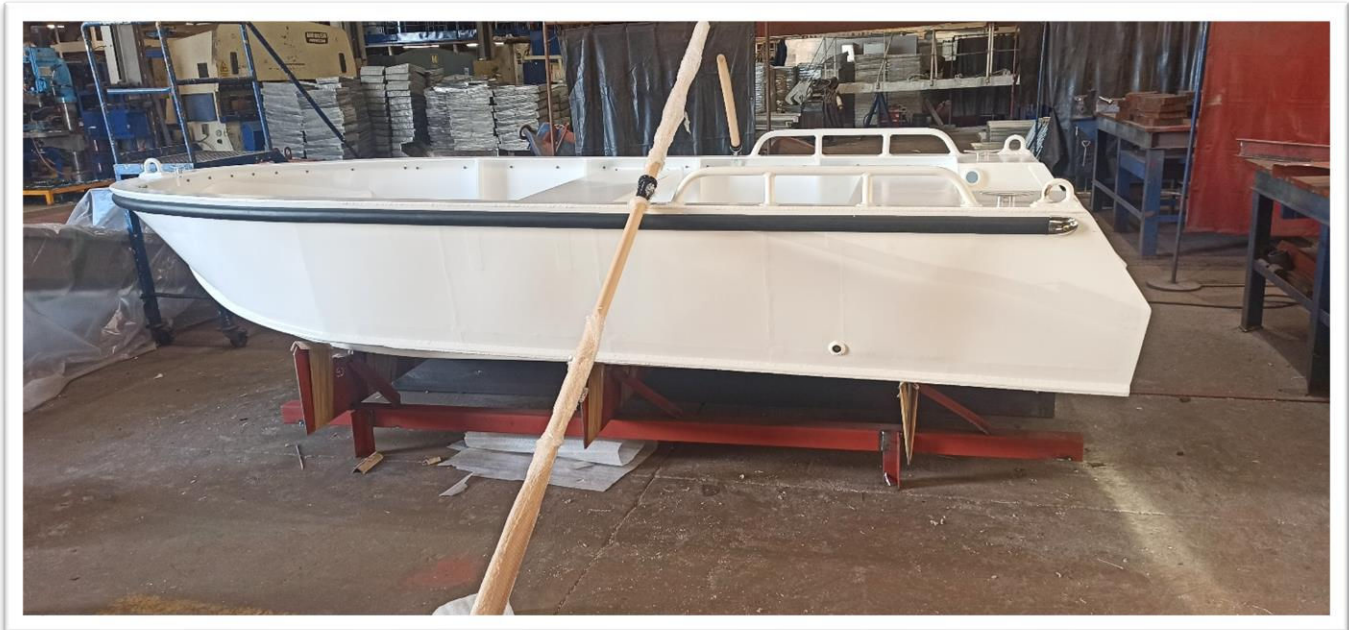

CINNAVAL
CALDERERÍA INDUSTRIAL Y NAVAL S.L.

Muelle de Reparaciones,
Nave 6 (Bouzas)
Apartado 2008
36208 Vigo

administración@cinnaval.com

The logo for Cinnaval, featuring a stylized 'i' and 'n' in a square, followed by the word 'CINNAVAL' in large, bold, white capital letters. Below it, 'CALDERERÍA INDUSTRIAL Y NAVAL S.L.' is written in smaller white capital letters. The logo is set against a background of a red boat moving across the water, leaving a white wake.